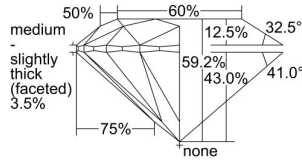

GIA®

FACSIMILE

GIA REPORT 6492482864

Verify this report at GIA.edu

GIA NATURAL DIAMOND DOSSIER®

May 28, 2024
GIA Report Number 6492482864
Shape and Cutting Style ..... Round Brilliant
Measurements ..... 4.35 - 4.37 x 2.58 mm

GRADING RESULTS

Carat Weight ..... 0.30 carat
Color Grade ..... H
Clarity Grade VS1
Cut Grade ..... Excellent

ADDITIONAL GRADING INFORMATION

Polish ..... Excellent
Symmetry ..... Excellent
Fluorescence ..... Faint
Clarity Characteristics..... Crystal, Needle, Cloud, Pinpoint
Inscription(s): GIA 6492482864

PROPORTIONS

Profile to actual proportions

GRADING SCALES

GIA COLOR SCALE	GIA CLARITY SCALE	GIA CUT SCALE	
D	FLAWLESS	EXCELLENT	
E	INTERNALLY FLAWLESS		
F		VVS₁	VERY GOOD
G	VVS₂		
H	VS₁	GOOD	
I	VS₂		
J	SI₁	FAIR	
K	SI₂		
L	I₁	POOR	
M			
N			
O	I₂		
P			
Q	I₃		
R			
S			
T			
U			
V			
W			
X			
Y			
Z