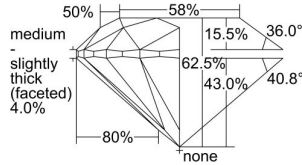

GIA®

FACSIMILE

GIA REPORT 6492483462

Verify this report at GIA.edu

GIA NATURAL DIAMOND DOSSIER®

May 28, 2024
GIA Report Number **6492483462**
Shape and Cutting Style ..... **Round Brilliant**
Measurements ..... **4.20 - 4.24 x 2.64 mm**

GRADING RESULTS

Carat Weight ..... **0.29 carat**
Color Grade ..... **D**
Clarity Grade **VS1**
Cut Grade ..... **Excellent**

ADDITIONAL GRADING INFORMATION

Polish ..... **Excellent**
Symmetry ..... **Very Good**
Fluorescence ..... **None**
Clarity Characteristics..... **Crystal, Pinpoint**
Inscription(s): **GIA 6492483462**

PROPORTIONS

Profile to actual proportions