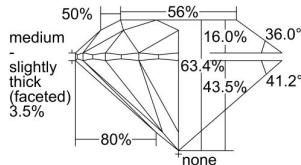

GIA®

FACSIMILE

GIA REPORT 6492485411

Verify this report at GIA.edu

GIA NATURAL DIAMOND DOSSIER®

May 29, 2024
GIA Report Number 6492485411
Shape and Cutting Style ..... Round Brilliant
Measurements ..... 5.64 - 5.69 x 3.59 mm

GRADING RESULTS

Carat Weight ..... 0.71 carat
Color Grade ..... J
Clarity Grade VS2
Cut Grade ..... Excellent

ADDITIONAL GRADING INFORMATION

Polish ..... Excellent
Symmetry ..... Excellent
Fluorescence ..... None
Clarity Characteristics ..... Cloud
Inscription(s): GIA 6492485411

PROPORTIONS

Profile to actual proportions