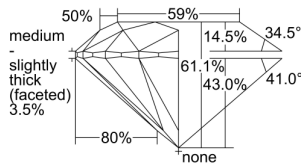

GIA®

FACSIMILE

GIA REPORT 6492487231

Verify this report at GIA.edu

GIA NATURAL DIAMOND DOSSIER®

May 30, 2024
GIA Report Number **6492487231**
Shape and Cutting Style ..... **Round Brilliant**
Measurements ..... **6.05 - 6.07 x 3.71 mm**

GRADING RESULTS

Carat Weight ..... **0.83 carat**
Color Grade ..... **G**
Clarity Grade **VVS2**
Cut Grade ..... **Excellent**

ADDITIONAL GRADING INFORMATION

Polish ..... **Excellent**
Symmetry ..... **Excellent**
Fluorescence ..... **Medium Blue**
Clarity Characteristics..... **Pinpoint, Cloud**
Inscription(s): GIA 6492487231

PROPORTIONS

Profile to actual proportions

GRADING SCALES

GIA COLOR SCALE	GIA CLARITY SCALE	GIA CUT SCALE	
D	FLAWLESS	EXCELLENT	
E	INTERNALLY FLAWLESS		
F		VVS₁	VERY GOOD
G	VVS₂		
H	VS₁	GOOD	
I	VS₂		
J	SI₁	FAIR	
K	SI₂		
L	I₁	POOR	
M	I₂		
N	I₃		
O			
P			
Q			
R			
S			
T			
U			
V			
W			
X			
Y			
Z