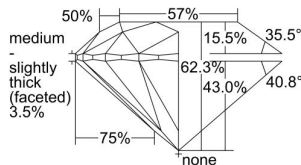

GIA®

FACSIMILE

GIA REPORT 6492487268

Verify this report at GIA.edu

GIA NATURAL DIAMOND DOSSIER®

May 28, 2024
GIA Report Number **6492487268**
Shape and Cutting Style ..... **Round Brilliant**
Measurements ..... **4.75 - 4.77 x 2.97 mm**

GRADING RESULTS

Carat Weight ..... **0.41 carat**
Color Grade ..... **L**
Clarity Grade **VVS2**
Cut Grade ..... **Excellent**

ADDITIONAL GRADING INFORMATION

Polish ..... **Excellent**
Symmetry ..... **Excellent**
Fluorescence ..... **Faint**
Clarity Characteristics..... **Cloud, Pinpoint**
Inscription(s): **GIA 6492487268**

PROPORTIONS

Profile to actual proportions