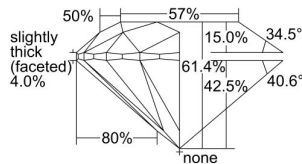

GIA®

FACSIMILE

GIA REPORT 6492487524

Verify this report at GIA.edu

GIA NATURAL DIAMOND DOSSIER®

May 28, 2024
GIA Report Number **6492487524**
Shape and Cutting Style ..... **Round Brilliant**
Measurements ..... **6.16 - 6.19 x 3.79 mm**

GRADING RESULTS

Carat Weight ..... **0.90 carat**
Color Grade ..... **F**
Clarity Grade **VVS1**
Cut Grade ..... **Excellent**

ADDITIONAL GRADING INFORMATION

Polish ..... **Excellent**
Symmetry ..... **Excellent**
Fluorescence ..... **Medium Blue**
Clarity Characteristics ..... **Feather**
Inscription(s): **GIA 6492487524**

PROPORTIONS

Profile to actual proportions

GRADING SCALES

GIA COLOR SCALE	GIA CLARITY SCALE	GIA CUT SCALE	
D	FLAWLESS	EXCELLENT	
E	INTERNALLY FLAWLESS		
F		VVS₁	VERY GOOD
G	VVS₂		
H	VS₁	GOOD	
I	VS₂		
J	SI₁	FAIR	
K	SI₂		
L	I₁	POOR	
M			
N			
O	I₂		
P			
Q	I₃		
R			
S			
T			
U			
V			
W			
X			
Y			
Z