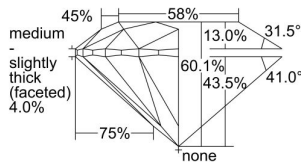

GIA®

FACSIMILE

GIA REPORT 6492488824

Verify this report at GIA.edu

GIA NATURAL DIAMOND DOSSIER®

May 28, 2024
GIA Report Number 6492488824
Shape and Cutting Style ..... Round Brilliant
Measurements ..... 4.52 - 4.54 x 2.72 mm

GRADING RESULTS

Carat Weight ..... 0.34 carat
Color Grade ..... E
Clarity Grade S11
Cut Grade ..... Excellent

ADDITIONAL GRADING INFORMATION

Polish ..... Excellent
Symmetry ..... Excellent
Fluorescence ..... None
Clarity Characteristics ..... Cloud, Needle
Inscription(s): GIA 6492488824

PROPORTIONS

Profile to actual proportions

GRADING SCALES

GIA COLOR SCALE	GIA CLARITY SCALE	GIA CUT SCALE
D	FLAWLESS	EXCELLENT
E	INTERNALLY FLAWLESS	
F	VVS₁	VERY GOOD
G		
H	VS₁	GOOD
I		
J	SI₁	FAIR
K		
L	I₁	POOR
M		
N	I₂	
O		
P	I₃	
Q		
R		
S		
T		
U		
V		
W		
X		
Y		
Z