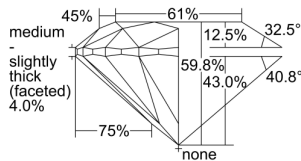

GIA®

FACSIMILE

GIA REPORT 6492493849

Verify this report at GIA.edu

GIA NATURAL DIAMOND DOSSIER®

May 29, 2024
GIA Report Number **6492493849**
Shape and Cutting Style ..... **Round Brilliant**
Measurements ..... **3.77 - 3.79 x 2.26 mm**

GRADING RESULTS

Carat Weight ..... **0.20 carat**
Color Grade ..... **G**
Clarity Grade **VS1**
Cut Grade ..... **Excellent**

ADDITIONAL GRADING INFORMATION

Polish ..... **Excellent**
Symmetry ..... **Excellent**
Fluorescence ..... **None**
Clarity Characteristics ..... **Feather**
Inscription(s): **GIA 6492493849**

PROPORTIONS

Profile to actual proportions

GRADING SCALES

GIA COLOR SCALE	GIA CLARITY SCALE	GIA CUT SCALE	
D	FLAWLESS	EXCELLENT	
E	INTERNALLY FLAWLESS		
F		VVS₁	VERY GOOD
G	VVS₂		
H	VS₁	GOOD	
I	VS₂		
J	SI₁	FAIR	
K	SI₂		
L	I₁	POOR	
M	I₂		
N	I₃		
O			
P			
Q			
R			
S			
T			
U			
V			
W			
X			
Y			
Z