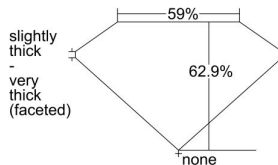

GIA®

FACSIMILE

GIA REPORT 6492498643

Verify this report at GIA.edu

GIA NATURAL DIAMOND DOSSIER®

May 29, 2024
GIA Report Number 6492498643
Shape and Cutting Style ..... Marquise Brilliant
Measurements ..... 9.49 x 4.33 x 2.72 mm

GRADING RESULTS

Carat Weight ..... 0.65 carat
Color Grade ..... H
Clarity Grade SI1

ADDITIONAL GRADING INFORMATION

Polish ..... Excellent
Symmetry ..... Very Good
Fluorescence ..... None
Clarity Characteristics ..... Crystal
Inscription(s): GIA 6492498643

PROPORTIONS

Profile not to actual proportions

GRADING SCALES

GIA COLOR SCALE		GIA CLARITY SCALE			
COLORLESS	D	VERY VERY SLIGHTLY INCLUDED	FLAWLESS		
	E		INTERNALLY FLAWLESS		
	F	VERY SLIGHTLY INCLUDED	VVS₁		
	G		VVS₂		
	H		VS₁		
	NEAR COLORLESS	I	SLIGHTLY INCLUDED	VS₂	
		J		SI₁	
		FAINT	K	INCLUDED	SI₂
			L		I₁
			M		I₂
VERT LIGHT	N	LIGHT	I₃		
	O				
	P				
	Q				
	R