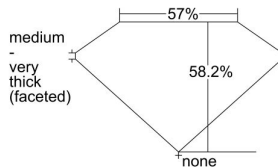

GIA®

FACSIMILE

GIA REPORT 6492510381

Verify this report at GIA.edu

GIA NATURAL DIAMOND DOSSIER®

May 30, 2024
GIA Report Number **6492510381**
Shape and Cutting Style ..... **Heart Brilliant**
Measurements ..... **5.30 x 6.06 x 3.53 mm**

GRADING RESULTS

Carat Weight ..... **0.65 carat**
Color Grade ..... **I**
Clarity Grade **VVS2**

ADDITIONAL GRADING INFORMATION

Polish ..... **Excellent**
Symmetry ..... **Excellent**
Fluorescence ..... **None**
Clarity Characteristics..... **Feather**
Inscription(s): GIA 6492510381

PROPORTIONS

Profile not to actual proportions

GRADING SCALES

GIA COLOR SCALE		GIA CLARITY SCALE			
COLORLESS	D	VERY VERY SLIGHTLY INCLUDED	FLAWLESS		
	E		INTERNALLY FLAWLESS		
	F	VERY SLIGHTLY INCLUDED	VVS₁		
	G		VVS₂		
	H		VS₁		
	NEAR COLORLESS	I	SLIGHTLY INCLUDED	VS₂	
		J		SI₁	
		FAINT	K	INCLUDED	SI₂
			L		I₁
			M		I₂
VERT LIGHT	N	LIGHT	I₃		
	O				
	P				
	Q				
	R