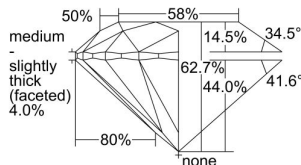

GIA®

FACSIMILE

GIA REPORT 6492511607

Verify this report at GIA.edu

GIA NATURAL DIAMOND DOSSIER®

May 29, 2024
GIA Report Number **6492511607**
Shape and Cutting Style ..... **Round Brilliant**
Measurements ..... **3.95 - 3.97 x 2.48 mm**

GRADING RESULTS

Carat Weight ..... **0.24 carat**
Color Grade ..... **H**
Clarity Grade **VS1**
Cut Grade ..... **Excellent**

ADDITIONAL GRADING INFORMATION

Polish ..... **Excellent**
Symmetry ..... **Excellent**
Fluorescence ..... **Faint**
Clarity Characteristics..... **Crystal, Cloud**
Inscription(s): **GIA 6492511607**

PROPORTIONS

Profile to actual proportions

GRADING SCALES

GIA COLOR SCALE	GIA CLARITY SCALE	GIA CUT SCALE	
D	FLAWLESS	EXCELLENT	
E	INTERNALLY FLAWLESS		
F		VVS₁	VERY GOOD
G	VVS₂		
H	VS₁	GOOD	
I	VS₂		
J	SI₁	FAIR	
K	SI₂		
L	I₁	POOR	
M	I₂		
N	I₃		
O			
P			
Q			
R			
S			
T			
U			
V			
W			
X			
Y			
Z