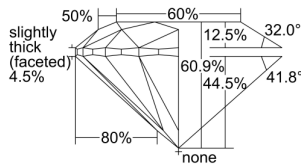

GIA®

FACSIMILE

GIA REPORT 6492515614

Verify this report at GIA.edu

GIA NATURAL DIAMOND DOSSIER®

May 31, 2024
GIA Report Number 6492515614
Shape and Cutting Style ..... Round Brilliant
Measurements ..... 3.79 - 3.80 x 2.31 mm

GRADING RESULTS

Carat Weight ..... 0.20 carat
Color Grade ..... D
Clarity Grade S11
Cut Grade ..... Excellent

ADDITIONAL GRADING INFORMATION

Polish ..... Excellent
Symmetry ..... Very Good
Fluorescence ..... None
Clarity Characteristics ..... Crystal
Inscription(s): GIA 6492515614

PROPORTIONS

Profile to actual proportions