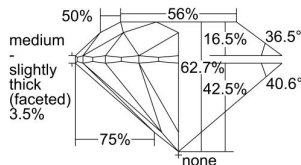

GIA®

FACSIMILE

GIA REPORT 6492519994

Verify this report at GIA.edu

GIA NATURAL DIAMOND DOSSIER®

May 31, 2024
GIA Report Number 6492519994
Shape and Cutting Style ..... Round Brilliant
Measurements ..... 5.37 - 5.40 x 3.38 mm

GRADING RESULTS

Carat Weight ..... 0.61 carat
Color Grade I
Clarity Grade VS1
Cut Grade ..... Excellent

ADDITIONAL GRADING INFORMATION

Polish ..... Excellent
Symmetry ..... Excellent
Fluorescence ..... None
Clarity Characteristics..... Cloud, Crystal, Needle, Pinpoint
Inscription(s): GIA 6492519994

PROPORTIONS

Profile to actual proportions

GRADING SCALES

GIA COLOR SCALE	GIA CLARITY SCALE	GIA CUT SCALE
COLOURLESS D	FLAWLESS	EXCELLENT
E	INTERNALLY FLAWLESS	
F	VVS₁	VERY GOOD
G		
H	VVS₂	GOOD
I	VS₁	
J	VS₂	FAIR
K	SI₁	
L	SI₂	POOR
M	I₁	
N	I₂	
O	I₃	
P		
Q		
R		
S		
T		
U		
V		
W		
X		
Y		
Z