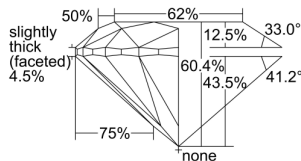

GIA®

FACSIMILE

GIA REPORT 6492528571

Verify this report at GIA.edu

GIA NATURAL DIAMOND DOSSIER®

June 03, 2024
GIA Report Number 6492528571
Shape and Cutting Style ..... Round Brilliant
Measurements ..... 5.09 - 5.12 x 3.08 mm

GRADING RESULTS

Carat Weight ..... 0.50 carat
Color Grade ..... E
Clarity Grade S11
Cut Grade ..... Excellent

ADDITIONAL GRADING INFORMATION

Polish ..... Very Good
Symmetry ..... Excellent
Fluorescence ..... None
Clarity Characteristics..... Crystal, Feather, Cloud
Inscription(s): GIA 6492528571

PROPORTIONS

Profile to actual proportions

GRADING SCALES

GIA COLOR SCALE	GIA CLARITY SCALE	GIA CUT SCALE	
D	FLAWLESS	EXCELLENT	
E	INTERNALLY FLAWLESS		
F		VVS₁	VERY GOOD
G	VVS₂		
H	VS₁	GOOD	
I	VS₂		
J	S1₁	FAIR	
K	S1₂		
L	I₁	POOR	
M	I₂		
N	I₃		
O			
P			
Q			
R			
S			
T			
U			
V			
W			
X			
Y			
Z