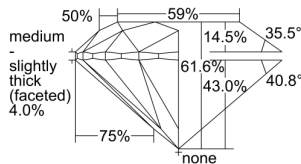

GIA®

FACSIMILE

GIA REPORT 6492534311

Verify this report at GIA.edu

GIA NATURAL DIAMOND DOSSIER®

May 31, 2024
GIA Report Number 6492534311
Shape and Cutting Style ..... Round Brilliant
Measurements ..... 4.37 - 4.39 x 2.70 mm

GRADING RESULTS

Carat Weight ..... 0.32 carat
Color Grade ..... G
Clarity Grade VS1
Cut Grade ..... Excellent

ADDITIONAL GRADING INFORMATION

Polish ..... Excellent
Symmetry ..... Excellent
Fluorescence ..... Faint
Clarity Characteristics ..... Cloud
Inscription(s): GIA 6492534311

PROPORTIONS

Profile to actual proportions

GRADING SCALES

GIA COLOR SCALE	GIA CLARITY SCALE	GIA CUT SCALE	
D	FLAWLESS	EXCELLENT	
E	INTERNALLY FLAWLESS		
F		VVS₁	VERY GOOD
G	VVS₂		
H	VS₁	GOOD	
I	VS₂		
J	SI₁	FAIR	
K	SI₂		
L	I₁	POOR	
M	I₂		
N	I₃		
O			
P			
Q			
R			
S			
T			
U			
V			
W			
X			
Y			
Z