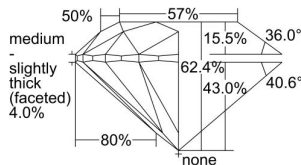

GIA®

FACSIMILE

GIA REPORT 6492534875

Verify this report at GIA.edu

GIA NATURAL DIAMOND DOSSIER®

May 31, 2024
GIA Report Number **6492534875**
Shape and Cutting Style ..... **Round Brilliant**
Measurements ..... **5.17 - 5.22 x 3.24 mm**

GRADING RESULTS

Carat Weight ..... **0.54 carat**
Color Grade ..... **F**
Clarity Grade **VS1**
Cut Grade ..... **Excellent**

ADDITIONAL GRADING INFORMATION

Polish ..... **Excellent**
Symmetry ..... **Excellent**
Fluorescence ..... **None**
Clarity Characteristics..... **Crystal, Pinpoint, Needle**
Inscription(s): **GIA 6492534875**

PROPORTIONS

Profile to actual proportions