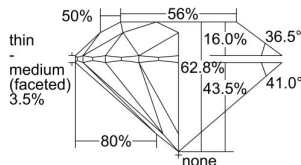

GIA®

FACSIMILE

GIA REPORT 6492543223

Verify this report at GIA.edu

GIA NATURAL DIAMOND DOSSIER®

June 03, 2024
GIA Report Number **6492543223**
Shape and Cutting Style ..... **Round Brilliant**
Measurements ..... **4.40 - 4.43 x 2.77 mm**

GRADING RESULTS

Carat Weight ..... **0.33 carat**
Color Grade ..... **I**
Clarity Grade **VS1**
Cut Grade ..... **Excellent**

ADDITIONAL GRADING INFORMATION

Polish ..... **Excellent**
Symmetry ..... **Excellent**
Fluorescence ..... **None**
Clarity Characteristics..... **Crystal, Cloud, Pinpoint**
Inscription(s): **GIA 6492543223**

PROPORTIONS

Profile to actual proportions