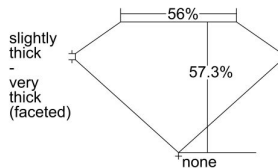

GIA®

FACSIMILE

GIA REPORT 6492543371

Verify this report at GIA.edu

GIA NATURAL DIAMOND DOSSIER®

June 03, 2024
GIA Report Number **6492543371**
Shape and Cutting Style ..... **Heart Brilliant**
Measurements ..... **5.72 x 6.74 x 3.86 mm**

GRADING RESULTS

Carat Weight ..... **0.90 carat**
Color Grade ..... **I**
Clarity Grade **VS2**

ADDITIONAL GRADING INFORMATION

Polish ..... **Excellent**
Symmetry ..... **Good**
Fluorescence ..... **None**
Clarity Characteristics ..... **Crystal, Cloud, Feather**
Inscription(s): **GIA 6492543371**

PROPORTIONS

Profile not to actual proportions

GRADING SCALES

GIA COLOR SCALE		GIA CLARITY SCALE	
NEAR COLORLESS	D	VERY VERY SLIGHTLY INCLUDED	FLAWLESS
	E		INTERNALLY FLAWLESS
	F		VVS₁
	G		VVS₂
	H		VS₁
	I		VS₂
	J		SI₁
	K		SI₂
	L		I₁
	M		I₂
FAINT	N	INCLUDED	I₃
	O		
	P		
	Q		
VERY LIGHT	R		
	S		
	T		
	U		
LIGHT	V		
	W		
	X		
	Y		
Z