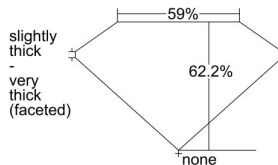

GIA®

FACSIMILE

GIA REPORT 6492551141

Verify this report at GIA.edu

GIA NATURAL DIAMOND DOSSIER®

June 03, 2024
GIA Report Number 6492551141
Shape and Cutting Style ..... Marquise Brilliant
Measurements ..... 7.68 x 4.14 x 2.57 mm

GRADING RESULTS

Carat Weight ..... 0.50 carat
Color Grade ..... H
Clarity Grade VS1

ADDITIONAL GRADING INFORMATION

Polish ..... Excellent
Symmetry ..... Very Good
Fluorescence ..... None
Clarity Characteristics..... Cloud, Crystal, Needle, Pinpoint
Inscription(s): GIA 6492551141

PROPORTIONS

Profile not to actual proportions

GRADING SCALES

GIA COLOR SCALE		GIA CLARITY SCALE	
COLORLESS	D	VERY VERY SLIGHTLY INCLUDED	FLAWLESS
	E		INTERNALLY FLAWLESS
	F		VVS₁
	G		VVS₂
	H		VS₁
	I		VS₂
	J		SI₁
	K		SI₂
	L		I₁
	M		I₂
NEAR COLORLESS	N	SLIGHTLY INCLUDED	I₃
	O		
	P		
	Q		
FAINT	R		
	S		
	T		
	U		
VERY LIGHT	V		
	W		
	X		
	Y		
LIGHT	Z