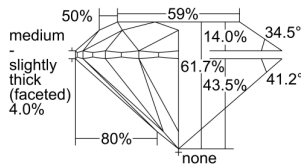

GIA®

FACSIMILE

GIA REPORT 6492552581

Verify this report at GIA.edu

GIA NATURAL DIAMOND DOSSIER®

June 04, 2024
GIA Report Number 6492552581
Shape and Cutting Style ..... Round Brilliant
Measurements ..... 5.72 - 5.74 x 3.54 mm

GRADING RESULTS

Carat Weight ..... 0.71 carat
Color Grade ..... G
Clarity Grade VS2
Cut Grade ..... Excellent

ADDITIONAL GRADING INFORMATION

Polish ..... Excellent
Symmetry ..... Excellent
Fluorescence ..... None
Clarity Characteristics ..... Crystal, Cloud
Inscription(s): GIA 6492552581

PROPORTIONS

Profile to actual proportions

GRADING SCALES

GIA COLOR SCALE	GIA CLARITY SCALE	GIA CUT SCALE	
D	FLAWLESS	EXCELLENT	
E	INTERNALLY FLAWLESS		
F		VVS₁	VERY GOOD
G	VVS₂		
H	VS₁	GOOD	
I	VS₂		
J	SI₁	FAIR	
K	SI₂		
L	I₁	POOR	
M	I₂		
N	I₃		
O			
P			
Q			
R			
S			
T			
U			
V			
W			
X			
Y			
Z