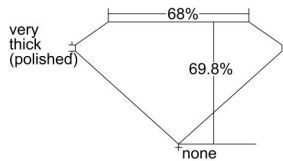

GIA®

FACSIMILE

GIA REPORT 6492553273

Verify this report at GIA.edu

GIA NATURAL DIAMOND DOSSIER®

June 04, 2024
GIA Report Number 6492553273
Shape and Cutting Style ..... **Cut-Cornered Rectangular Modified Brilliant**
Measurements ..... 5.91 x 4.53 x 3.17 mm

GRADING RESULTS

Carat Weight ..... 0.70 carat
Color Grade ..... E
Clarity Grade VVS2

ADDITIONAL GRADING INFORMATION

Polish ..... Excellent
Symmetry ..... Excellent
Fluorescence ..... None
Clarity Characteristics..... **Pinpoint, Cloud, Surface Graining**
Inscription(s): GIA 6492553273

PROPORTIONS

Profile not to actual proportions

GRADING SCALES

GIA COLOR SCALE		GIA CLARITY SCALE			
COLORLESS	D	VERY VERY SLIGHTLY INCLUDED	FLAWLESS		
	E		INTERNALLY FLAWLESS		
	F	VERY SLIGHTLY INCLUDED	VVS₁		
	G		VVS₂		
	H		VS₁		
	NEAR COLORLESS	I	SLIGHTLY INCLUDED	VS₂	
		J		SI₁	
		FAINT	K	INCLUDED	SI₂
			L		I₁
			M		I₂
VERT LIGHT	N	LIGHT	I₃		
	O				
	P				
	Q				
	R				
	S				
	T