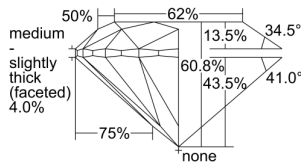

GIA®

FACSIMILE

GIA REPORT 6492553943

Verify this report at GIA.edu

GIA NATURAL DIAMOND DOSSIER®

June 04, 2024
GIA Report Number 6492553943
Shape and Cutting Style ..... Round Brilliant
Measurements ..... 4.74 - 4.78 x 2.90 mm

GRADING RESULTS

Carat Weight ..... 0.41 carat
Color Grade ..... F
Clarity Grade VVS1
Cut Grade ..... Excellent

ADDITIONAL GRADING INFORMATION

Polish ..... Excellent
Symmetry ..... Excellent
Fluorescence ..... Medium Blue
Clarity Characteristics ..... Pinpoint, Feather
Inscription(s): GIA 6492553943

PROPORTIONS

Profile to actual proportions

GRADING SCALES

GIA COLOR SCALE	GIA CLARITY SCALE	GIA CUT SCALE	
D	FLAWLESS	EXCELLENT	
E	INTERNALLY FLAWLESS		
F		VVS₁	VERY GOOD
G	VVS₂		
H	VS₁	GOOD	
I	VS₂		
J	SI₁	FAIR	
K	SI₂		
L	I₁	POOR	
M			
N			
O	I₂		
P			
Q	I₃		
R			
S			
T			
U			
V			
W			
X			
Y			
Z