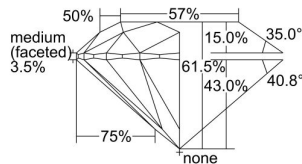

GIA®

FACSIMILE

GIA REPORT

6492554641

Verify this report at GIA.edu

GIA NATURAL DIAMOND DOSSIER®

June 05, 2024
GIA Report Number 6492554641
Shape and Cutting Style ..... Round Brilliant
Measurements ..... 4.33 - 4.35 x 2.67 mm

GRADING RESULTS

Carat Weight ..... 0.31 carat
Color Grade ..... D
Clarity Grade VVS1
Cut Grade ..... Excellent

ADDITIONAL GRADING INFORMATION

Polish ..... Excellent
Symmetry ..... Excellent
Fluorescence ..... Medium Blue
Clarity Characteristics ..... Pinpoint
Inscription(s): GIA 6492554641

PROPORTIONS

Profile to actual proportions

GRADING SCALES

GIA COLOR SCALE

COLOURLESS	D
	E
	F
	G
	H
	I
	J
NEAR COLOURLESS	K
	L
Faint	M
	N
	O
	P
	Q
	R
	S
	T
	U
	V
	W
	X
	Y
Light	Z

GIA CLARITY SCALE

VERY VERY SLIGHTLY INCLUDED	FLAWLESS
	INTERNALLY FLAWLESS
VERY SLIGHTLY INCLUDED	VVS₁
	VVS₂
SLIGHTLY INCLUDED	VS₁
	VS₂
INCLUDED	I₁
	I₂
	I₃

GIA CUT SCALE

EXCELLENT	VERY GOOD	GOOD	FAIR	POOR