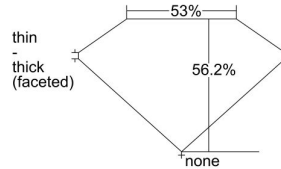

GIA®

FACSIMILE

GIA REPORT 6492564768

Verify this report at GIA.edu

GIA NATURAL DIAMOND DOSSIER®

June 19, 2024
GIA Report Number 6492564768
Shape and Cutting Style ..... Heart Brilliant
Measurements ..... 5.01 x 5.58 x 3.13 mm

GRADING RESULTS

Carat Weight ..... 0.50 carat
Color Grade ..... D
Clarity Grade VVS2

ADDITIONAL GRADING INFORMATION

Polish ..... Excellent
Symmetry ..... Very Good
Fluorescence ..... Faint
Clarity Characteristics ..... Pinpoint, Feather
Inscription(s): GIA 6492564768

PROPORTIONS

Profile not to actual proportions

GRADING SCALES

GIA COLOR SCALE		GIA CLARITY SCALE	
COLORLESS	D	VERY VERY SLIGHTLY INCLUDED	FLAWLESS
	E		INTERNALLY FLAWLESS
	F		VVS₁
	G		VVS₂
	H		VS₁
	I		VS₂
	J		SI₁
	K		SI₂
	L		I₁
	M		I₂
NEAR COLORLESS	N	SLIGHTLY INCLUDED	I₃
	O		
	P		
	Q		
FAINT	R		
	S		
	T		
	U		
VERY LIGHT	V		
	W		
	X		
	Y		
LIGHT	Z