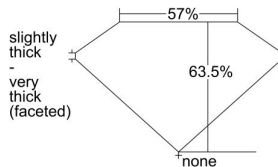

GIA®

FACSIMILE

GIA REPORT 6492568532

Verify this report at GIA.edu

GIA NATURAL DIAMOND DOSSIER®

June 06, 2024
GIA Report Number 6492568532
Shape and Cutting Style ..... Oval Brilliant
Measurements ..... 6.91 x 5.05 x 3.21 mm

GRADING RESULTS

Carat Weight ..... 0.74 carat
Color Grade ..... J
Clarity Grade VS2

ADDITIONAL GRADING INFORMATION

Polish ..... Excellent
Symmetry ..... Very Good
Fluorescence ..... None
Clarity Characteristics ..... Crystal, Cloud, Feather
Inscription(s): GIA 6492568532

PROPORTIONS

Profile not to actual proportions

GRADING SCALES

GIA COLOR SCALE		GIA CLARITY SCALE	
COLORLESS	D	VERY VERY SLIGHTLY INCLUDED	FLAWLESS
	E		INTERNALLY FLAWLESS
	F		VVS₁
	G		VVS₂
	H		VS₁
	I		VS₂
	J		SI₁
	K		SI₂
	L		I₁
	M		I₂
NEAR COLORLESS	N	SLIGHTLY INCLUDED	I₃
	O		
	P		
	Q		
FAINT	R		
	S		
	T		
	U		
VERY LIGHT	V		
	W		
	X		
	Y		
LIGHT	Z