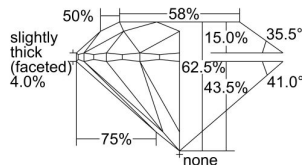

GIA®

FACSIMILE

GIA REPORT 6492576320

Verify this report at GIA.edu

GIA NATURAL DIAMOND DOSSIER®

June 06, 2024
GIA Report Number **6492576320**
Shape and Cutting Style ..... **Round Brilliant**
Measurements ..... **3.90 - 3.91 x 2.44 mm**

GRADING RESULTS

Carat Weight ..... **0.23 carat**
Color Grade ..... **D**
Clarity Grade **VS1**
Cut Grade ..... **Excellent**

ADDITIONAL GRADING INFORMATION

Polish ..... **Excellent**
Symmetry ..... **Excellent**
Fluorescence ..... **None**
Clarity Characteristics..... **Feather, Pinpoint**
Inscription(s): **GIA 6492576320**

PROPORTIONS

Profile to actual proportions

GRADING SCALES

GIA COLOR SCALE	GIA CLARITY SCALE	GIA CUT SCALE
COLOURLESS	FLAWLESS	EXCELLENT
D	INTERNALLY FLAWLESS	
E	VVS₁	VERY GOOD
F		
G	VVS₂	
H	VS₁	GOOD
I		
J	VS₂	
K	SI₁	FAIR
L		
M	SI₂	
N	I₁	POOR
O		
P	I₂	
Q	I₃	
R		
S		
T		
U		
V		
W		
X		
Y		
Z