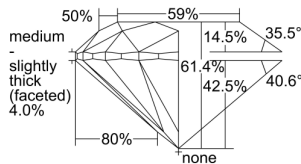

GIA®

FACSIMILE

GIA REPORT 6492578635

Verify this report at GIA.edu

GIA NATURAL DIAMOND DOSSIER®

June 05, 2024
GIA Report Number **6492578635**
Shape and Cutting Style ..... **Round Brilliant**
Measurements ..... **4.50 - 4.53 x 2.77 mm**

GRADING RESULTS

Carat Weight ..... **0.35 carat**
Color Grade ..... **J**
Clarity Grade **S11**
Cut Grade ..... **Excellent**

ADDITIONAL GRADING INFORMATION

Polish ..... **Excellent**
Symmetry ..... **Excellent**
Fluorescence ..... **None**
Clarity Characteristics ..... **Crystal**
Inscription(s): **GIA 6492578635**

PROPORTIONS

Profile to actual proportions

GRADING SCALES

GIA COLOR SCALE

COLOREDNESS	D
	E
	F
	G
	H
	I
	J
NEAR COLORLESS	K
	L
FAIN	M
	N
	O
	P
VERY LIGHT	R
	S
	T
	U
	V
LIGHT	W
	X
	Y
	Z

GIA CLARITY SCALE

FLAWLESS	VERY VERY SLIGHTLY INCLUDED	VVS₁	
			VVS₂
INTERNALLY FLAWLESS	VERY SLIGHTLY INCLUDED	VS₁	
		VS₂	
SLIGHTLY INCLUDED	SLIGHTLY INCLUDED	SI₁	
		SI₂	
INCLUDED	INCLUDED	I₁	
		I₂	
		I₃	

GIA CUT SCALE

EXCELLENT	VERY GOOD	GOOD	FAIR	POOR