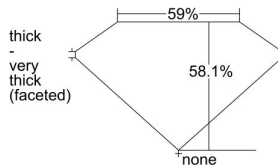

GIA®

FACSIMILE

GIA REPORT 6492578844

Verify this report at GIA.edu

GIA NATURAL DIAMOND DOSSIER®

June 28, 2024
GIA Report Number 6492578844
Shape and Cutting Style ..... Oval Brilliant
Measurements ..... 6.40 x 4.53 x 2.63 mm

GRADING RESULTS

Carat Weight ..... 0.51 carat
Color Grade ..... D
Clarity Grade VS1

ADDITIONAL GRADING INFORMATION

Polish ..... Excellent
Symmetry ..... Very Good
Fluorescence ..... Medium Blue
Clarity Characteristics ..... Crystal, Pinpoint
Inspection(s): GIA 6492578844

PROPORTIONS

Profile not to actual proportions

GRADING SCALES

GIA COLOR SCALE		GIA CLARITY SCALE	
COLORLESS	D	VERY VERY SLIGHTLY INCLUDED	FLAWLESS
	E		INTERNALLY FLAWLESS
	F		VVS₁
	G		VVS₂
	H		VS₁
	I		VS₂
	J		SI₁
	K		SI₂
	L		I₁
	M		I₂
NEAR COLORLESS	N	SLIGHTLY INCLUDED	I₃
	O		
	P		
	Q		
FAINT	R		
	S		
	T		
	U		
VERY LIGHT	V		
	W		
	X		
	Y		
LIGHT	Z