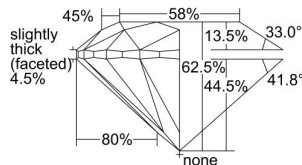

GIA®

FACSIMILE

GIA REPORT 6492591261

Verify this report at GIA.edu

GIA NATURAL DIAMOND DOSSIER®

June 11, 2024
GIA Report Number 6492591261
Shape and Cutting Style ..... Round Brilliant
Measurements ..... 3.67 - 3.69 x 2.30 mm

GRADING RESULTS

Carat Weight ..... 0.19 carat
Color Grade ..... F
Clarity Grade VVS1
Cut Grade ..... Excellent

ADDITIONAL GRADING INFORMATION

Polish ..... Excellent
Symmetry ..... Excellent
Fluorescence ..... None
Clarity Characteristics..... Pinpoint, Indented Natural
Inscription(s): GIA 6492591261

PROPORTIONS

Profile to actual proportions