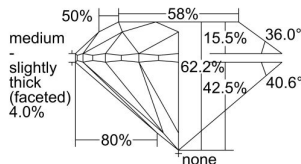

GIA®

FACSIMILE

GIA REPORT 6492597729

Verify this report at GIA.edu

GIA NATURAL DIAMOND DOSSIER®

June 07, 2024
GIA Report Number **6492597729**
Shape and Cutting Style ..... **Round Brilliant**
Measurements ..... **5.89 - 5.93 x 3.67 mm**

GRADING RESULTS

Carat Weight ..... **0.80 carat**
Color Grade ..... **I**
Clarity Grade **S12**
Cut Grade ..... **Excellent**

ADDITIONAL GRADING INFORMATION

Polish ..... **Excellent**
Symmetry ..... **Excellent**
Fluorescence ..... **None**
Clarity Characteristics ..... **Crystal**
Inscription(s): **GIA 6492597729**

PROPORTIONS

Profile to actual proportions

GRADING SCALES

GIA COLOR SCALE	GIA CLARITY SCALE	GIA CUT SCALE	
D	FLAWLESS	EXCELLENT	
E	INTERNALLY FLAWLESS		
F		VVS₁	VERY GOOD
G	VVS₂		
H	VS₁	GOOD	
I	VS₂		
J	S1₁	FAIR	
K	S1₂		
L	I₁	POOR	
M	I₂		
N	I₃		
O			
P			
Q			
R			
S			
T			
U			
V			
W			
X			
Y			
Z