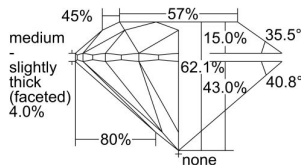

GIA®

FACSIMILE

GIA REPORT 6492608223

Verify this report at GIA.edu

GIA NATURAL DIAMOND DOSSIER®

July 04, 2024
GIA Report Number **6492608223**
Shape and Cutting Style ..... **Round Brilliant**
Measurements ..... **4.55 - 4.57 x 2.83 mm**

GRADING RESULTS

Carat Weight ..... **0.36 carat**
Color Grade ..... **D**
Clarity Grade **VS1**
Cut Grade ..... **Excellent**

ADDITIONAL GRADING INFORMATION

Polish ..... **Excellent**
Symmetry ..... **Excellent**
Fluorescence ..... **Faint**
Clarity Characteristics..... **Crystal, Cloud, Pinpoint**
Inscription(s): **GIA 6492608223**

PROPORTIONS

Profile to actual proportions