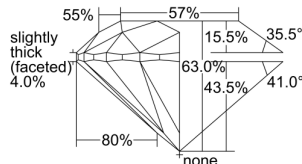

GIA®

FACSIMILE

GIA REPORT

6492614044

Verify this report at GIA.edu

GIA NATURAL DIAMOND DOSSIER®

July 11, 2024
GIA Report Number 6492614044
Shape and Cutting Style ..... Round Brilliant
Measurements ..... 5.59 - 5.64 x 3.54 mm

GRADING RESULTS

Carat Weight ..... 0.70 carat
Color Grade ..... G
Clarity Grade VS2
Cut Grade ..... Excellent

ADDITIONAL GRADING INFORMATION

Polish ..... Excellent
Symmetry ..... Excellent
Fluorescence ..... None
Clarity Characteristics ..... Crystal, Cloud, Feather
Inscription(s): GIA 6492614044

PROPORTIONS

Profile to actual proportions