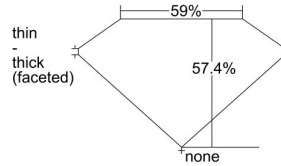

GIA®

FACSIMILE

GIA REPORT 6492619242

Verify this report at GIA.edu

GIA NATURAL DIAMOND DOSSIER®

June 12, 2024
GIA Report Number **6492619242**
Shape and Cutting Style ..... **Heart Brilliant**
Measurements ..... **4.91 x 5.66 x 3.25 mm**

GRADING RESULTS

Carat Weight ..... **0.52 carat**
Color Grade ..... **F**
Clarity Grade **S11**

ADDITIONAL GRADING INFORMATION

Polish ..... **Excellent**
Symmetry ..... **Very Good**
Fluorescence ..... **None**
Clarity Characteristics ..... **Cloud, Feather**
Inscription(s): **GIA 6492619242**

PROPORTIONS

Profile not to actual proportions

GRADING SCALES

GIA COLOR SCALE		GIA CLARITY SCALE			
COLORLESS	D	VERY VERY SLIGHTLY INCLUDED	FLAWLESS		
	E		INTERNALLY FLAWLESS		
	F		VVS₁		
	NEAR COLORLESS	G	VVS₂		
		H	VERY SLIGHTLY INCLUDED	VS₁	
		I		VS₂	
		FAINT	J	SLIGHTLY INCLUDED	S1₁
			K		S1₂
	L		INCLUDED		I₁
	M			I₂	
VERT LIGHT	N		INCLUDED	I₃	
	O				
	P				
	Q				
	R				
LIGHT	S				
	T				
	U				
	V				
	Z