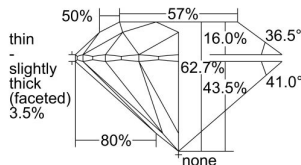

GIA®

FACSIMILE

GIA REPORT 6492624473

Verify this report at GIA.edu

GIA NATURAL DIAMOND DOSSIER®

June 11, 2024
GIA Report Number **6492624473**
Shape and Cutting Style ..... **Round Brilliant**
Measurements ..... **5.35 - 5.39 x 3.37 mm**

GRADING RESULTS

Carat Weight ..... **0.60 carat**
Color Grade ..... **I**
Clarity Grade **VS2**
Cut Grade ..... **Excellent**

ADDITIONAL GRADING INFORMATION

Polish ..... **Excellent**
Symmetry ..... **Excellent**
Fluorescence ..... **None**
Clarity Characteristics..... **Crystal, Cloud**
Inscription(s): **GIA 6492624473**

PROPORTIONS

Profile to actual proportions