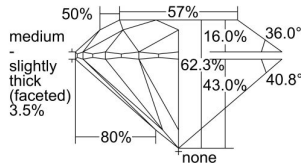

GIA®

FACSIMILE

GIA REPORT 6492625241

Verify this report at GIA.edu

GIA NATURAL DIAMOND DOSSIER®

June 11, 2024
GIA Report Number **6492625241**
Shape and Cutting Style ..... **Round Brilliant**
Measurements ..... **5.63 - 5.68 x 3.52 mm**

GRADING RESULTS

Carat Weight ..... **0.70 carat**
Color Grade ..... **I**
Clarity Grade **S11**
Cut Grade ..... **Excellent**

ADDITIONAL GRADING INFORMATION

Polish ..... **Very Good**
Symmetry ..... **Excellent**
Fluorescence ..... **None**
Clarity Characteristics..... **Cloud, Feather**
Inscription(s): **GIA 6492625241**

PROPORTIONS

Profile to actual proportions

GRADING SCALES

GIA COLOR SCALE

COLORLESS	D
	E
	F
	G
	H
	I
	J
NEAR COLORLESS	K
	L
Faint	M
	N
	O
	P
Very Light	Q
	R
	S
	T
	U
	V
Light	W
	X
	Y
	Z

GIA CLARITY SCALE

FLAWLESS	VERY VERY SLIGHTLY INCLUDED	VVS₁	VVS₂	VS₁	VS₂	S1₁	S1₂	I₁	I₂	I₃	
											INTERNALLY FLAWLESS

GIA CUT SCALE

EXCELLENT
VERY GOOD
GOOD
FAIR
POOR