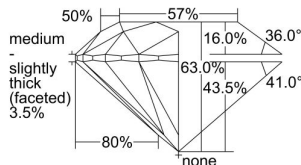

GIA®

FACSIMILE

GIA REPORT 6492628694

Verify this report at GIA.edu

GIA NATURAL DIAMOND DOSSIER®

June 12, 2024
GIA Report Number **6492628694**
Shape and Cutting Style ..... **Round Brilliant**
Measurements ..... **5.63 - 5.67 x 3.56 mm**

GRADING RESULTS

Carat Weight ..... **0.70 carat**
Color Grade ..... **F**
Clarity Grade **VVS2**
Cut Grade ..... **Excellent**

ADDITIONAL GRADING INFORMATION

Polish ..... **Excellent**
Symmetry ..... **Excellent**
Fluorescence ..... **Faint**
Clarity Characteristics..... **Feather, Cavity, Pinpoint, Indented**
Natural

Inscription(s): GIA 6492628694

PROPORTIONS

Profile to actual proportions

GRADING SCALES

GIA COLOR SCALE

COLORLESS	D
	E
	F
	G
	H
	I
	J
NEAR COLORLESS	K
	L
Faint	M
	N
	O
	P
Very Light	Q
	R
	S
	T
	U
	V
Light	W
	X
	Y
	Z

GIA CLARITY SCALE

FLAWLESS	VERY VERY SLIGHTLY INCLUDED	VVS₁	
			VVS₂
INTERNALLY FLAWLESS	VERY SLIGHTLY INCLUDED	VS₁	
		VS₂	
SLIGHTLY INCLUDED	INCLUDED	SI₁	
		SI₂	
I₁	I₂	I₃	

GIA CUT SCALE

EXCELLENT	VERY GOOD	GOOD	FAIR	POOR