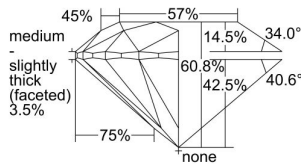

GIA®

FACSIMILE

GIA REPORT 6492639677

Verify this report at GIA.edu

GIA NATURAL DIAMOND DOSSIER®

June 13, 2024
GIA Report Number **6492639677**
Shape and Cutting Style ..... **Round Brilliant**
Measurements ..... **4.53 - 4.55 x 2.76 mm**

GRADING RESULTS

Carat Weight ..... **0.35 carat**
Color Grade ..... **E**
Clarity Grade **VS1**
Cut Grade ..... **Excellent**

ADDITIONAL GRADING INFORMATION

Polish ..... **Excellent**
Symmetry ..... **Excellent**
Fluorescence ..... **None**
Clarity Characteristics..... **Crystal, Cloud**
Inscription(s): **GIA 6492639677**

PROPORTIONS

Profile to actual proportions

GRADING SCALES

GIA COLOR SCALE	GIA CLARITY SCALE	GIA CUT SCALE
D	FLAWLESS	EXCELLENT
E	FLAWLESS	
F	INTERNALLY FLAWLESS	VERY GOOD
G	FLAWLESS	
H	VVS₁	GOOD
I	VVS₂	
J	VS₁	FAIR
K	VS₂	
L	SI₁	POOR
M	SI₂	
N	I₁	POOR
O	I₂	
P	I₃	
Q		
R		
S		
T		
U		
V		
W		
X		
Y		
Z