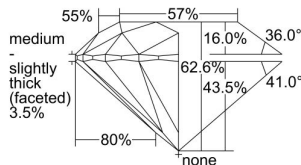

GIA®

FACSIMILE

GIA REPORT 6492640576

Verify this report at GIA.edu

GIA NATURAL DIAMOND DOSSIER®

June 12, 2024
GIA Report Number **6492640576**
Shape and Cutting Style ..... **Round Brilliant**
Measurements ..... **4.27 - 4.30 x 2.68 mm**

GRADING RESULTS

Carat Weight ..... **0.30 carat**
Color Grade ..... **D**
Clarity Grade **VS1**
Cut Grade ..... **Excellent**

ADDITIONAL GRADING INFORMATION

Polish ..... **Excellent**
Symmetry ..... **Excellent**
Fluorescence ..... **None**
Clarity Characteristics..... **Feather, Cloud**
Inscription(s): **GIA 6492640576**

PROPORTIONS

Profile to actual proportions