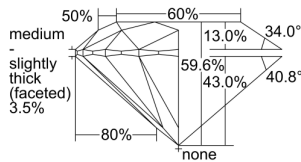

GIA®

FACSIMILE

GIA REPORT 6492642875

Verify this report at GIA.edu

GIA NATURAL DIAMOND DOSSIER®

June 12, 2024
GIA Report Number **6492642875**
Shape and Cutting Style ..... **Round Brilliant**
Measurements ..... **4.66 - 4.69 x 2.79 mm**

GRADING RESULTS

Carat Weight ..... **0.37 carat**
Color Grade ..... **D**
Clarity Grade **VS1**
Cut Grade ..... **Excellent**

ADDITIONAL GRADING INFORMATION

Polish ..... **Excellent**
Symmetry ..... **Excellent**
Fluorescence ..... **None**
Clarity Characteristics..... **Crystal, Needle, Pinpoint**
Inscription(s): **GIA 6492642875**

PROPORTIONS

Profile to actual proportions

GRADING SCALES

GIA COLOR SCALE	GIA CLARITY SCALE	GIA CUT SCALE
D	FLAWLESS	EXCELLENT
E	FLAWLESS	
F	INTERNALLY FLAWLESS	VERY GOOD
G	FLAWLESS	
H	VVS₁	GOOD
I	VVS₂	
J	VS₁	FAIR
K	VS₂	
L	SI₁	POOR
M	SI₂	
N	I₁	
O	I₂	
P	I₃