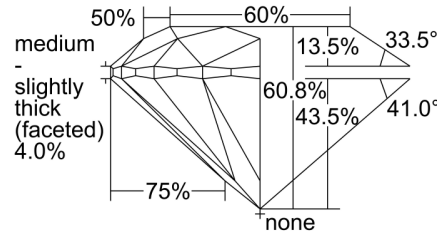

GIA NATURAL DIAMOND GRADING REPORT

June 13, 2024
 GIA Report Number 6492652475
 Shape and Cutting Style Round Brilliant
 Measurements 7.32 - 7.37 x 4.47 mm

GRADING RESULTS

Carat Weight 1.50 carat
 Color Grade J
 Clarity Grade SI1
 Cut Grade Excellent

ADDITIONAL GRADING INFORMATION

Polish Excellent
 Symmetry Excellent
 Fluorescence Faint
 Inscription(s): GIA 6492652475

PROPORTIONS

Profile to actual proportions

CLARITY CHARACTERISTICS

KEY TO SYMBOLS*

- Feather
- Crystal
- Pinpoint
- Natural

* Red symbols denote internal characteristics (inclusions). Green or black symbols denote external characteristics (blemishes). Diagram is an approximate representation of the diamond, and symbols shown indicate type, position, and approximate size of clarity characteristics. All clarity characteristics may not be shown. Details of finish are not shown.