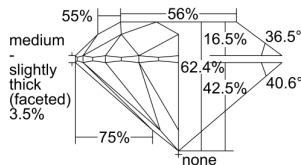

GIA®

FACSIMILE

GIA REPORT 6492653441

Verify this report at GIA.edu

GIA NATURAL DIAMOND DOSSIER®

June 13, 2024
GIA Report Number 6492653441
Shape and Cutting Style ..... Round Brilliant
Measurements ..... 4.67 - 4.69 x 2.92 mm

GRADING RESULTS

Carat Weight ..... 0.40 carat
Color Grade I
Clarity Grade VVS2
Cut Grade ..... Excellent

ADDITIONAL GRADING INFORMATION

Polish ..... Excellent
Symmetry ..... Excellent
Fluorescence ..... Medium Blue
Clarity Characteristics ..... Pinpoint
Inscription(s): GIA 6492653441

PROPORTIONS

Profile to actual proportions