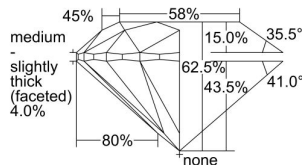

GIA®

FACSIMILE

GIA REPORT

6492666876

Verify this report at GIA.edu

GIA NATURAL DIAMOND DOSSIER®

June 17, 2024
GIA Report Number **6492666876**
Shape and Cutting Style ..... **Round Brilliant**
Measurements ..... **4.44 - 4.46 x 2.78 mm**

GRADING RESULTS

Carat Weight ..... **0.34 carat**
Color Grade ..... **D**
Clarity Grade **VS2**
Cut Grade ..... **Excellent**

ADDITIONAL GRADING INFORMATION

Polish ..... **Excellent**
Symmetry ..... **Excellent**
Fluorescence ..... **None**
Clarity Characteristics ..... **Crystal**
Inscription(s): **GIA 6492666876**

PROPORTIONS

Profile to actual proportions

GRADING SCALES

GIA COLOR SCALE

COLOREDNESS	D
	E
	F
	G
	H
	I
	J
NEAR COLORLESS	K
	L
Faint	M
	N
	O
	P
	R
	S
	T
	U
	V
	W
	X
	Y
Light	Z

GIA CLARITY SCALE

VERY VERY SLIGHTLY INCLUDED	FLAWLESS
	INTERNALLY FLAWLESS
VERY SLIGHTLY INCLUDED	VVS₁
	VVS₂
SLIGHTLY INCLUDED	VS₁
	VS₂
INCLUDED	SI₁
	SI₂
	I₁
	I₂
	I₃

GIA CUT SCALE

EXCELLENT
VERY GOOD
GOOD
FAIR
POOR