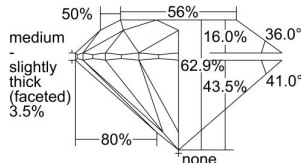

GIA®

FACSIMILE

GIA REPORT 6492667941

Verify this report at GIA.edu

GIA NATURAL DIAMOND DOSSIER®

June 17, 2024
GIA Report Number 6492667941
Shape and Cutting Style ..... Round Brilliant
Measurements ..... 5.49 - 5.51 x 3.46 mm

GRADING RESULTS

Carat Weight ..... 0.64 carat
Color Grade I
Clarity Grade VS2
Cut Grade ..... Excellent

ADDITIONAL GRADING INFORMATION

Polish ..... Excellent
Symmetry ..... Excellent
Fluorescence ..... Medium Blue
Clarity Characteristics ..... Crystal, Cloud, Feather
Inscription(s): GIA 6492667941

PROPORTIONS

Profile to actual proportions

GRADING SCALES

GIA COLOR SCALE	GIA CLARITY SCALE	GIA CUT SCALE	
D	FLAWLESS	EXCELLENT	
E	INTERNALLY FLAWLESS		
F		VVS₁	VERY GOOD
G	VVS₂		
H	VS₁	GOOD	
I	VS₂		
J	SI₁	FAIR	
K	SI₂		
L	I₁	POOR	
M	I₂		
N	I₃		
O			
P			
Q			
R			
S			
T			
U			
V			
W			
X			
Y			
Z