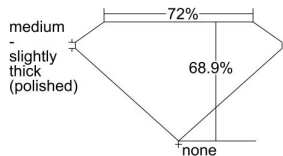

GIA®

FACSIMILE

GIA REPORT 6492670801

Verify this report at GIA.edu

GIA NATURAL DIAMOND DOSSIER®

June 17, 2024
GIA Report Number **6492670801**
Shape and Cutting Style ..... **Square Modified Brilliant**
Measurements ..... **4.41 x 4.38 x 3.02 mm**

GRADING RESULTS

Carat Weight ..... **0.50 carat**
Color Grade ..... **D**
Clarity Grade **S11**

ADDITIONAL GRADING INFORMATION

Polish ..... **Excellent**
Symmetry ..... **Very Good**
Fluorescence ..... **None**
Clarity Characteristics ..... **Crystal, Feather**
Inscription(s): **GIA 6492670801**

PROPORTIONS

Profile not to actual proportions

GRADING SCALES

GIA COLOR SCALE		GIA CLARITY SCALE			
COLORLESS	D	VERY VERY SLIGHTLY INCLUDED	FLAWLESS		
	E		INTERNALLY FLAWLESS		
	F	VERY SLIGHTLY INCLUDED	VVS₁		
	G		VVS₂		
	H		VS₁		
	NEAR COLORLESS	I	SLIGHTLY INCLUDED	VS₂	
		J		S1₁	
		FAINT	K	INCLUDED	S1₂
			L		I₁
			M		I₂
VERT LIGHT	N	INCLUDED	I₃		
	O				
	P				
	Q				
	R				
LIGHT	S				
	T				
	U				
	V				
	W				
X					
Y					
Z