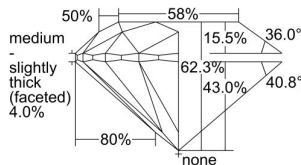

GIA®

FACSIMILE

GIA REPORT 6492671349

Verify this report at GIA.edu

GIA NATURAL DIAMOND DOSSIER®

June 17, 2024
GIA Report Number 6492671349
Shape and Cutting Style ..... Round Brilliant
Measurements ..... 4.49 - 4.51 x 2.80 mm

GRADING RESULTS

Carat Weight ..... 0.35 carat
Color Grade I
Clarity Grade VS2
Cut Grade ..... Excellent

ADDITIONAL GRADING INFORMATION

Polish ..... Excellent
Symmetry ..... Excellent
Fluorescence ..... None
Clarity Characteristics ..... Cloud
Inscription(s): GIA 6492671349

PROPORTIONS

Profile to actual proportions

GRADING SCALES

GIA COLOR SCALE	GIA CLARITY SCALE	GIA CUT SCALE	
D	FLAWLESS	EXCELLENT	
E	INTERNALLY FLAWLESS		
F		VVS₁	VERY GOOD
G	VVS₂		
H	VS₁	GOOD	
I	VS₂		
J	SI₁	FAIR	
K	SI₂		
L	I₁	POOR	
M	I₂		
N	I₃		
O			
P			
Q			
R			
S			
T			
U			
V			
W			
X			
Y			
Z