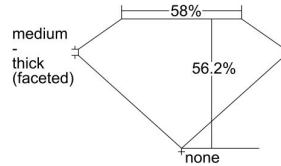

GIA®

FACSIMILE

GIA REPORT 6492683009

Verify this report at GIA.edu

GIA NATURAL DIAMOND DOSSIER®

June 19, 2024
GIA Report Number **6492683009**
Shape and Cutting Style ..... **Heart Brilliant**
Measurements ..... **5.06 x 5.70 x 3.20 mm**

GRADING RESULTS

Carat Weight ..... **0.51 carat**
Color Grade ..... **J**
Clarity Grade **VVS2**

ADDITIONAL GRADING INFORMATION

Polish ..... **Excellent**
Symmetry ..... **Very Good**
Fluorescence ..... **None**
Clarity Characteristics ..... **Needle, Pinpoint, Feather**
Inscription(s): **GIA 6492683009**

PROPORTIONS

Profile not to actual proportions

GRADING SCALES

GIA COLOR SCALE		GIA CLARITY SCALE			
COLORLESS	D	VERY VERY SLIGHTLY INCLUDED	FLAWLESS		
	E		INTERNALLY FLAWLESS		
	F	VERY SLIGHTLY INCLUDED	VVS₁		
	G		VVS₂		
	H		VS₁		
	NEAR COLORLESS	I	SLIGHTLY INCLUDED	VS₂	
		J		SI₁	
		FAINT	K	INCLUDED	SI₂
			L		I₁
			M		I₂
VERT LIGHT	N	INCLUDED	I₃		
	O				
	P				
	Q				
	R				
LIGHT	S				
	T				
	U				
	V				
	W				
	X				
	Y				
	Z