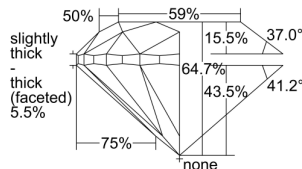

GIA®

FACSIMILE

GIA REPORT 6492684256

Verify this report at GIA.edu

GIA NATURAL DIAMOND DOSSIER®

June 18, 2024
GIA Report Number 6492684256
Shape and Cutting Style ..... Round Brilliant
Measurements ..... 4.93 - 4.95 x 3.19 mm

GRADING RESULTS

Carat Weight ..... 0.50 carat
Color Grade ..... F
Clarity Grade VVS1
Cut Grade ..... Very Good

ADDITIONAL GRADING INFORMATION

Polish ..... Excellent
Symmetry ..... Excellent
Fluorescence ..... Medium Blue
Clarity Characteristics ..... Pinpoint
Inscription(s): GIA 6492684256

PROPORTIONS

Profile to actual proportions