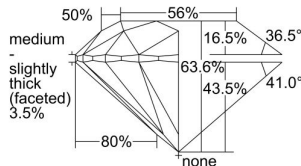

GIA®

FACSIMILE

GIA REPORT 6492690614

Verify this report at GIA.edu

GIA NATURAL DIAMOND DOSSIER®

July 02, 2024
GIA Report Number **6492690614**
Shape and Cutting Style ..... **Round Brilliant**
Measurements ..... **5.85 - 5.90 x 3.74 mm**

GRADING RESULTS

Carat Weight ..... **0.80 carat**
Color Grade ..... **D**
Clarity Grade **VS2**
Cut Grade ..... **Excellent**

ADDITIONAL GRADING INFORMATION

Polish ..... **Excellent**
Symmetry ..... **Excellent**
Fluorescence ..... **Medium Blue**
Clarity Characteristics ..... **Crystal**
Inscription(s): **GIA 6492690614**

PROPORTIONS

Profile to actual proportions

GRADING SCALES

GIA COLOR SCALE

COLORLESS	D
	E
	F
	G
	H
	I
	J
NEAR COLORLESS	K
	L
Faint	M
	N
	O
	P
	Q
	R
	S
	T
	U
	V
	W
	X
	Y
Light	Z

GIA CLARITY SCALE

FLAWLESS	VERY VERY SLIGHTLY INCLUDED	VS₁	VS₂	SI₁	SI₂	I₁	I₂	I₃	
									FLAWLESS
INTERNALLY FLAWLESS	VERY SLIGHTLY INCLUDED								

GIA CUT SCALE

EXCELLENT
VERY GOOD
GOOD
FAIR
POOR