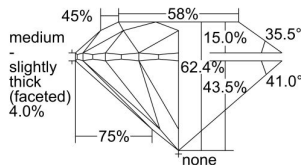

GIA®

FACSIMILE

GIA REPORT 6492698032

Verify this report at GIA.edu

GIA NATURAL DIAMOND DOSSIER®

June 19, 2024
GIA Report Number **6492698032**
Shape and Cutting Style ..... **Round Brilliant**
Measurements ..... **5.16 - 5.20 x 3.23 mm**

GRADING RESULTS

Carat Weight ..... **0.53 carat**
Color Grade ..... **E**
Clarity Grade **VVS1**
Cut Grade ..... **Excellent**

ADDITIONAL GRADING INFORMATION

Polish ..... **Excellent**
Symmetry ..... **Excellent**
Fluorescence ..... **None**
Clarity Characteristics..... **Pinpoint, Surface Graining**
Inspection(s): **GIA 6492698032**

PROPORTIONS

Profile to actual proportions

GRADING SCALES

GIA COLOR SCALE	GIA CLARITY SCALE	GIA CUT SCALE
D	FLAWLESS	EXCELLENT
E	INTERNALLY FLAWLESS	
F	VVS₁	VERY GOOD
G		
H	VS₁	GOOD
I		
J	SI₁	FAIR
K		
L	I₁	POOR
M		
N	I₂	
O	I₃	
P		
Q		
R		
S		
T		
U		
V		
W		
X		
Y		
Z