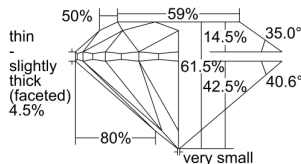

GIA®

FACSIMILE

GIA REPORT 6492699376

Verify this report at GIA.edu

GIA NATURAL DIAMOND DOSSIER®

June 19, 2024
GIA Report Number 6492699376
Shape and Cutting Style ..... Round Brilliant
Measurements ..... 5.03 - 5.06 x 3.10 mm

GRADING RESULTS

Carat Weight ..... 0.50 carat
Color Grade ..... D
Clarity Grade VVS1
Cut Grade ..... Excellent

ADDITIONAL GRADING INFORMATION

Polish ..... Excellent
Symmetry ..... Very Good
Fluorescence ..... None
Clarity Characteristics... Pinpoint, Feather, Indented Natural, Chip
Inscription(s): GIA 6492699376

PROPORTIONS

Profile to actual proportions

GRADING SCALES

GIA COLOR SCALE	GIA CLARITY SCALE	GIA CUT SCALE	
D	FLAWLESS	EXCELLENT	
E	INTERNALLY FLAWLESS		
F		VVS₁	VERY GOOD
G	VVS₂		
H	VS₁	GOOD	
I	VS₂		
J	SI₁	FAIR	
K	SI₂		
L	I₁	POOR	
M			
N			
O	I₂		
P			
Q			
R	I₃		
S			
T			
U			
V			
W			
X			
Y			
Z